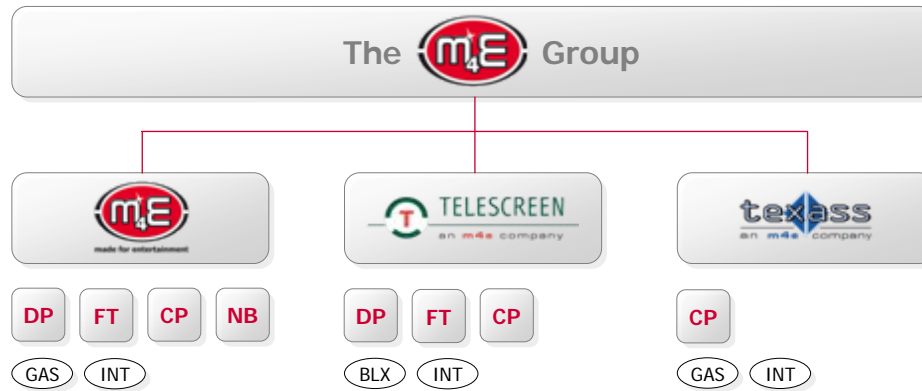

Corporate Presentation

made for entertainment

Company Profile m4e Group

The m4e Group – a Full Service Brand Management und Media Company

- Founded in 2003, noted since July 2007 on the Entry Standard at the Frankfurt Stock Exchange (ticker symbol MU4)
 - Business areas: development, production and utilization of brands and characters (IP rights) from the areas of entertainment, sports as well as brands & personalities
-
- Management: CEO Hans Ulrich Stoef
 - ca. 30 staff members at three locations
 - Headquarters of the company:
Hoehenkirchen-Siegertsbrunn / Munich
 - Subsidiaries:
 - Telescreen B.V., Hilversum, The Netherlands
 - Tex-ass Textilvertriebs GmbH, Essen, Germany

Company Structure

- DP** Development & Production
- FT** Film & TV-Distribution
- CP** Consumer Products
- NB** New Business
- GAS** Germany, Austria, Switzerland
- INT** International
- BLX** Benelux

Management Board