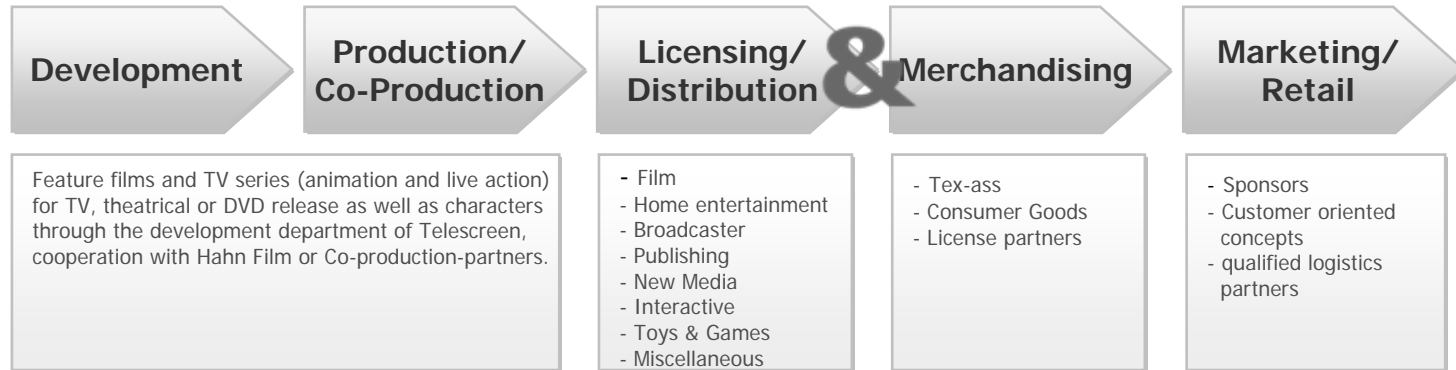

Corporate Strategy

Through the diversification of its business areas, the m4e group covers the complete value chain. The group's different companies either have the same functions in different territories or they act complementary.